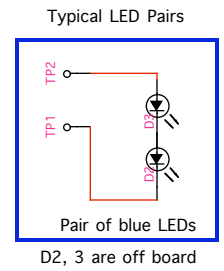

Bluegrid 555 timer  
 9April2005  
 Watrous

One LM555 and one 2N2222  
 and one 2N2905

300k pot Jameco# 43060

R10-14 identical